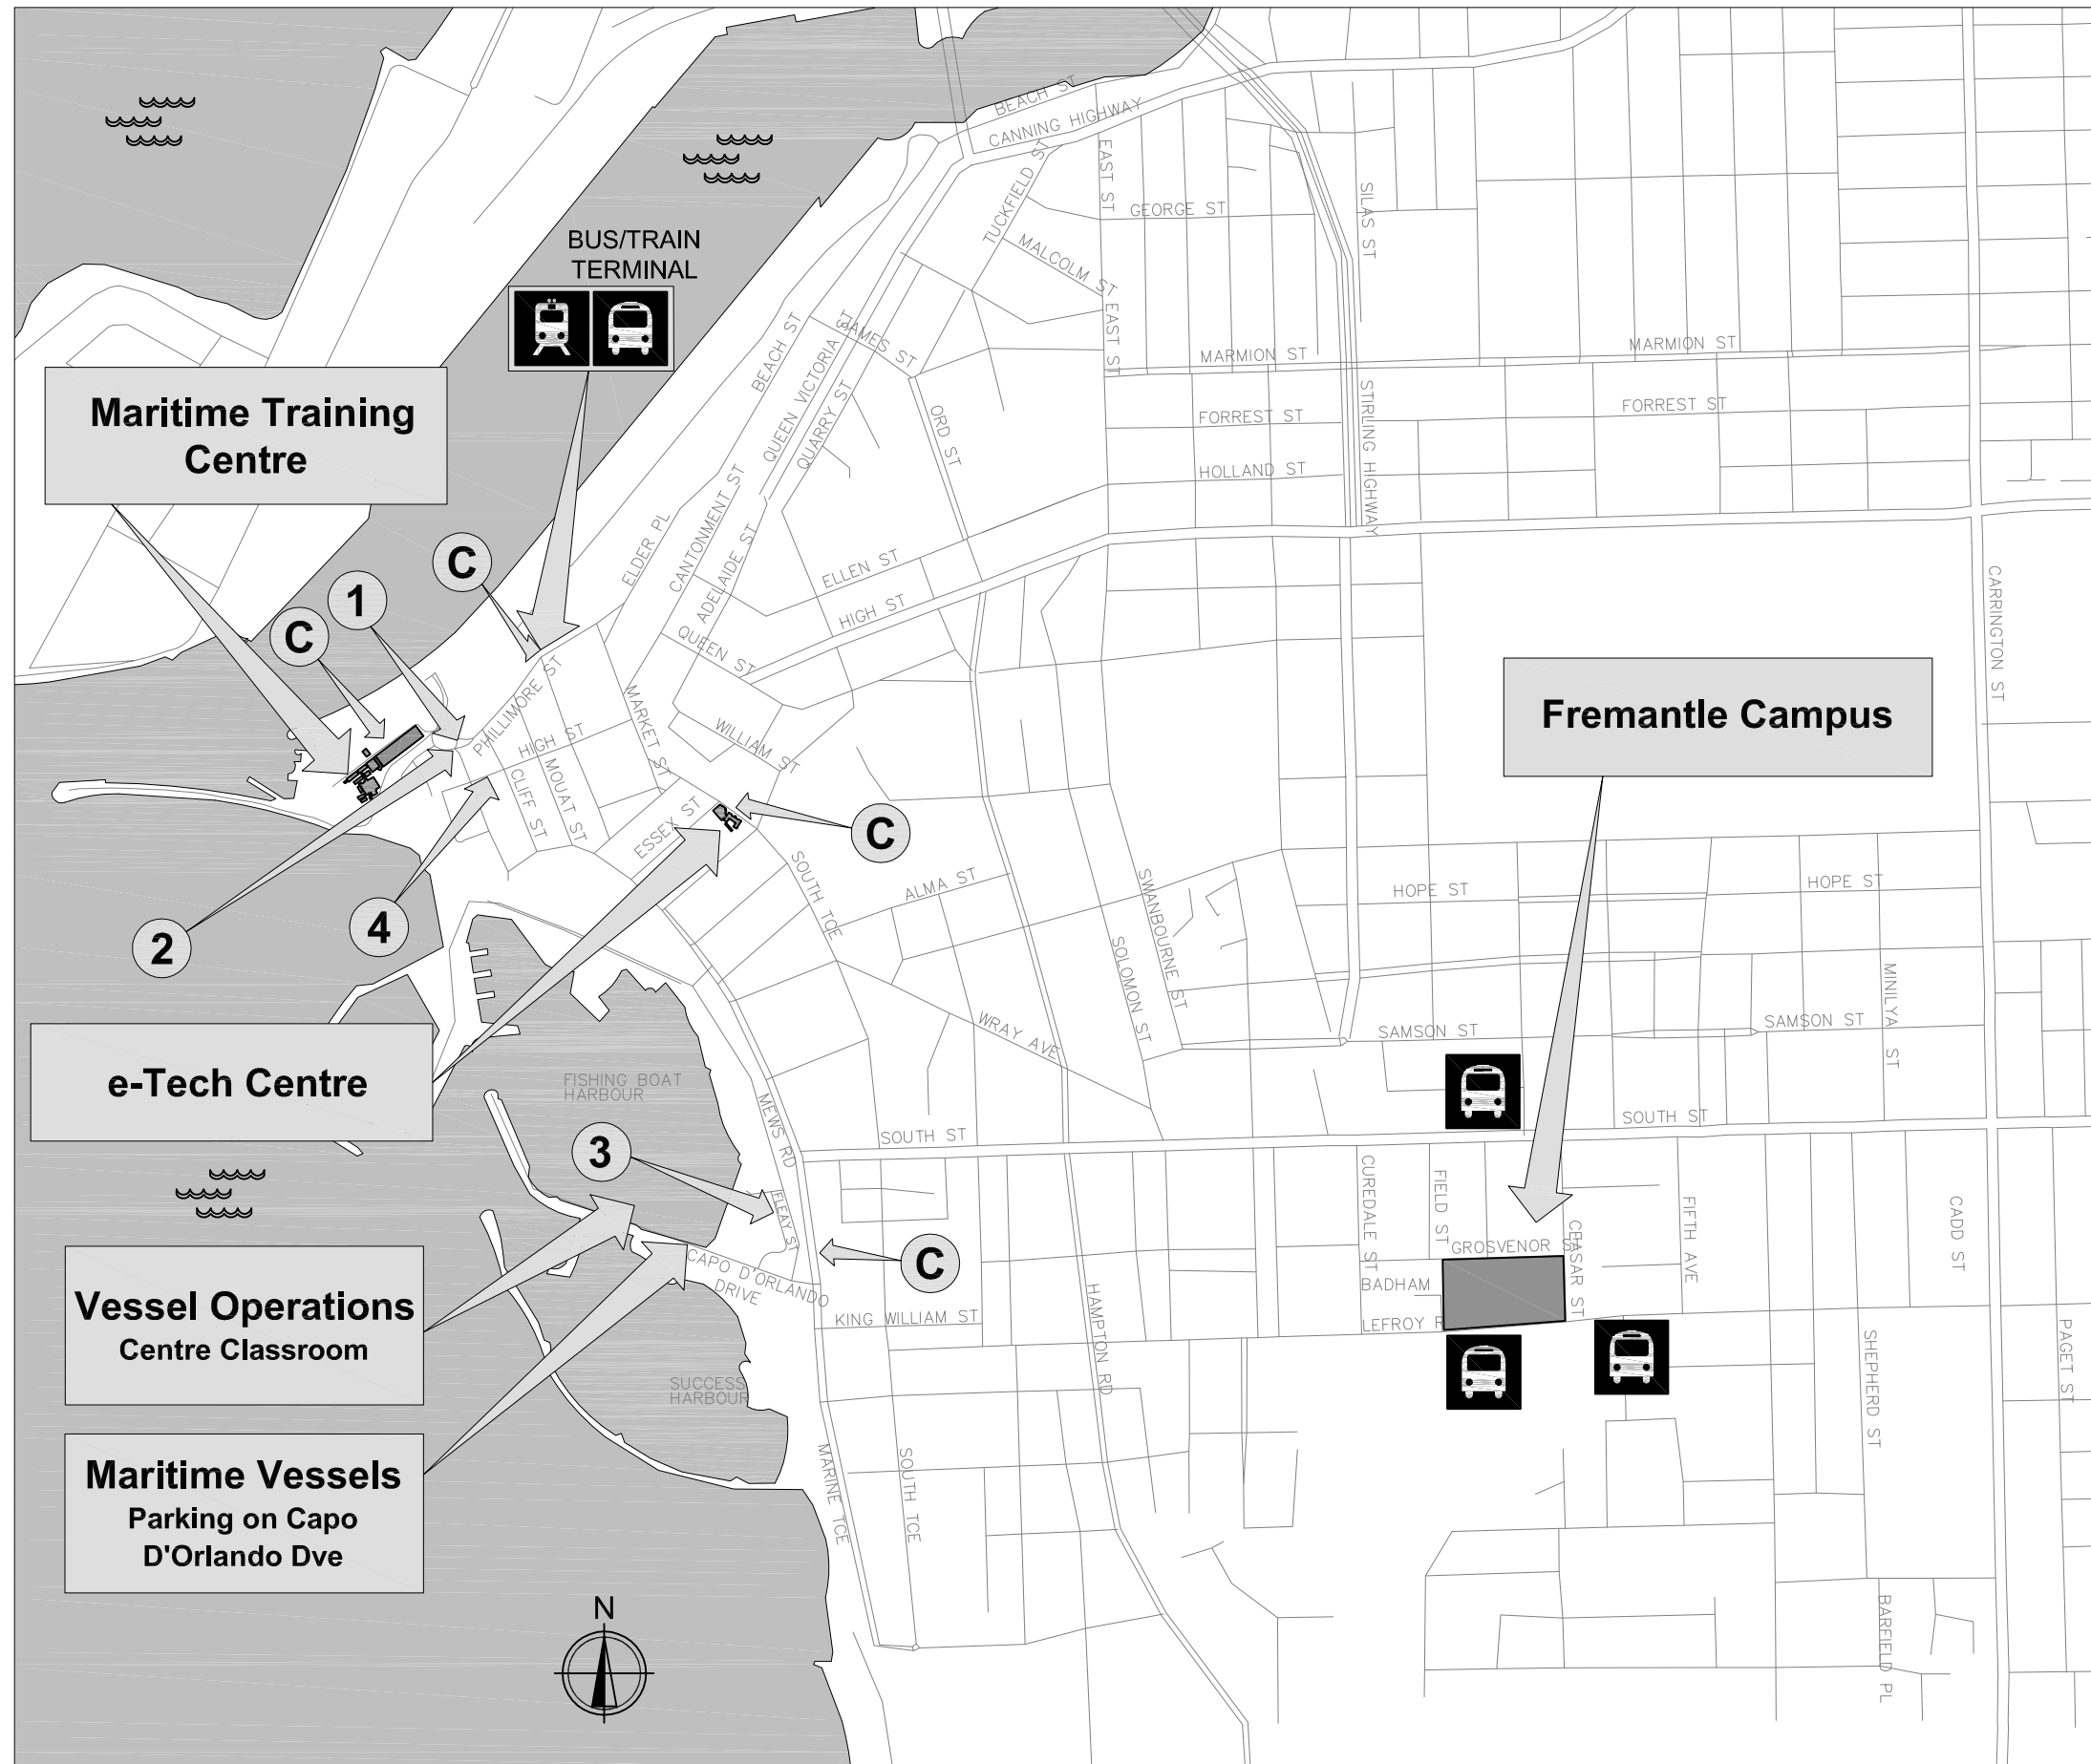

Cafe

Acrod Parking

Accessible Toilet

Public Telephone

Challenger Institute of Technology

- ① Visage Fashion
(Phillimore Chambers building)
7 Phillimore st.
- ② Visage Beauty, 6-8 Cliff st.
- ③ Vessel Operations Centre
and Vessel Access, Fleay st.
- ④ Quinlans Bar
PO Hotel 25 High st.
- Ⓒ Cat Bus stop

BUS ROUTES

Fremantle Campus 98,
99, 105 - South Street
144, 145 - Lefroy Road

WA Maritime Training Centre,
Fremantle
103, 105, 106, 146, 154, 155, 158
Fremantle CAT, (Train station)

e-Tech Centre
98, 99, 103, 105, 106, 135, 136,
138, 141, 144, 145, 146, 154, 155,
158, 510, 920
Fremantle CAT, (Train station)